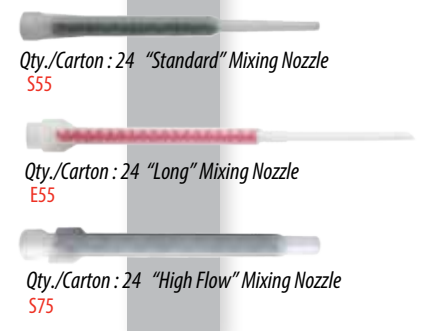

C6+ 30 oz. CARTRIDGE

Qty./Carton : 6
C6P-20

TOOL

D102

A300

NOZZLE

Qty./Carton : 24 "Standard" Mixing Nozzle
S55

Qty./Carton : 24 "Long" Mixing Nozzle
E55