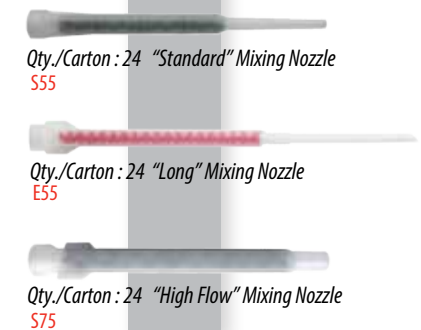

Qty./Carton : 6
G5P-30

TOOL

D102

A300

NOZZLE

Qty./Carton : 24 "Standard" Mixing Nozzle
S55

Qty./Carton : 24 "Long" Mixing Nozzle
E55

Qty./Carton : 24 "High Flow" Mixing Nozzle
S75