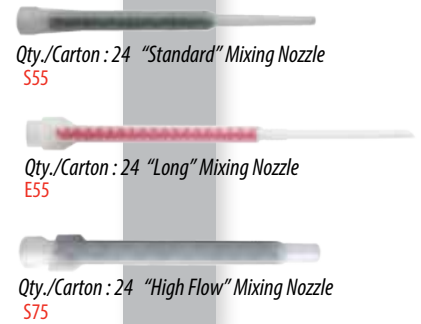

Adhesive Selection Guide

A7+ 28 oz. CARTRIDGE

Qty./Carton : 4
A7P-28

TOOL

A102-V3

A300

NOZZLE

Qty./Carton : 24 "Standard" Mixing Nozzle
S55