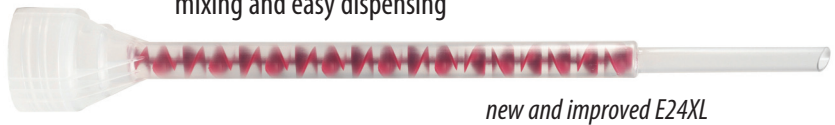

MARKETING BULLETIN

Cartridge Nozzle Update

A7-28 NOZZLE	Old A50	NEW E55
-----------------	------------	-------------------

E55 nozzle eliminates separate nut/cap assembly. Simply remove cap/plug and screw the nozzle directly onto the cartridge.

C6-18 NOZZLE	Old E50	NEW E24XL IMPROVED
-----------------	------------	------------------------------

New and improved E24XL nozzle for better adhesive mixing and easy dispensing

C6-18 NOZZLE	Old E24	NEW E24XL IMPROVED
-----------------	------------	------------------------------